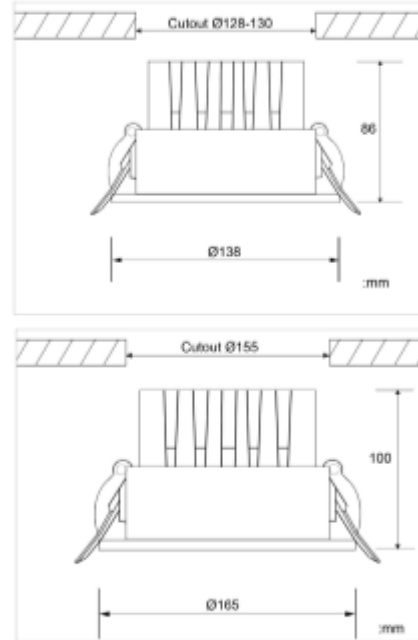

Buck - Adjustable Downlight

BUC-DLE

Product description

UGR <19 Adjustable LED Downlight

2700K/3000K/3500K/4000K

Beam angle 15/24/36/60 degree

Indoor lighting

Mounting type

Recessed Downlight

Technical data
Model number: BUC-DLE
Load wattage: 20w, 30w
Input voltage: 220~240V~50/60Hz
Power factor: >0.90
Beam angle: 15°24°36°60°
Lumens per watt: 90lm
Color temperature: 2700K/3000K/3500K/4000K
Colour rendition index: CRI ≥90 or CRI>95
Cut out: 130mm(20w), 155mm(30w)
Main materials: aluminum
CRI: 90
Color finishing: white/Black
Working temperature: (-20~40 °C)
Storage temperature: (-20~80 °C)
Lifespan: 50000 hrs
Certificates: CE-EMC, CE-LVD
Warranty: 5 years
Test report: IES file/ spectrum chart